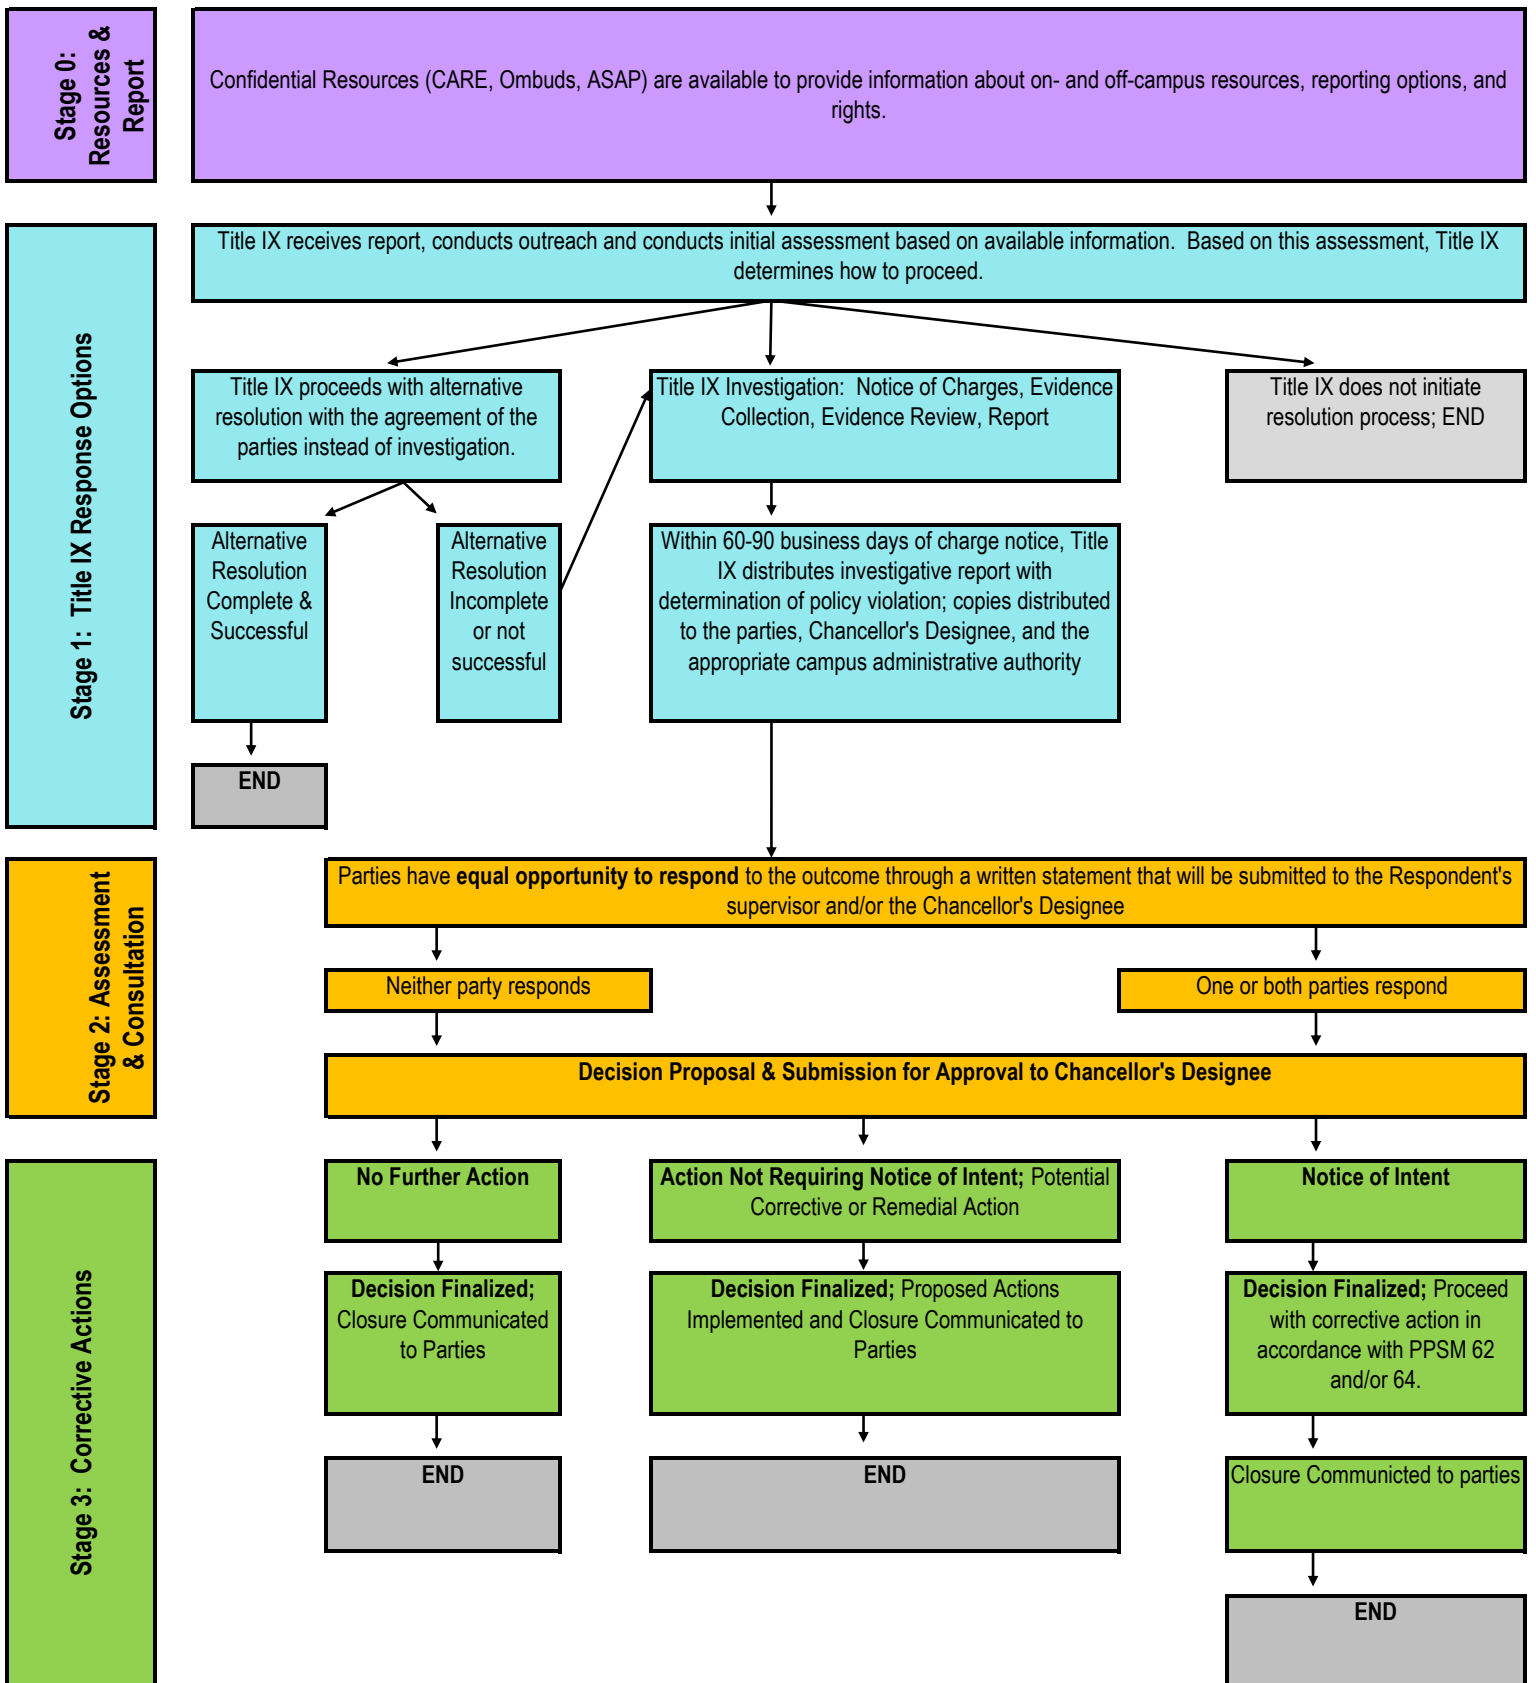

UCSB Local Response Procedures for Sexual Violence Sexual Harassment Incidents involving Staff Respondents

**UCSB Local Response Procedures for
Sexual Violence Sexual Harassment Incidents involving Non-Faculty Academic Personnel Respondents**