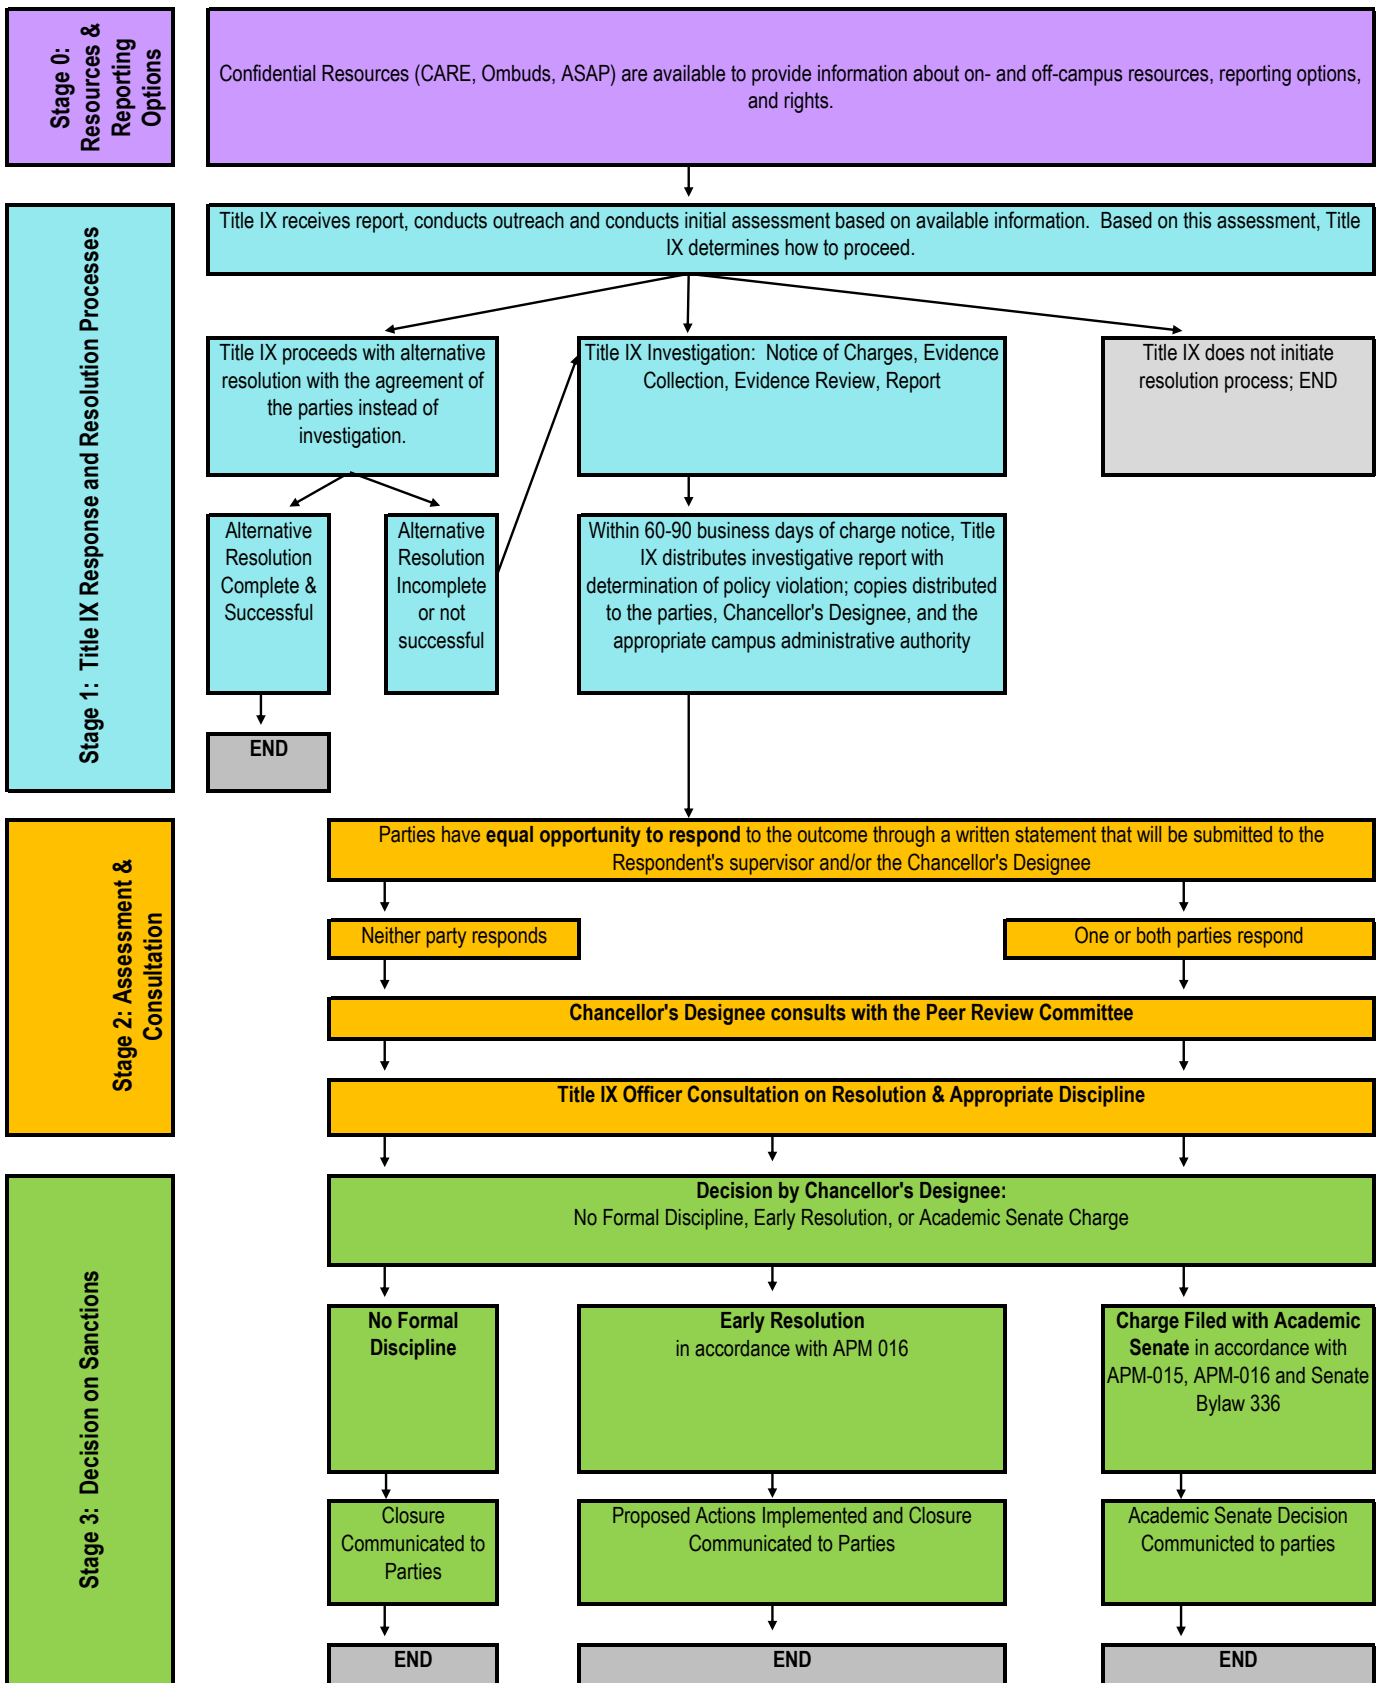

**UCSB Local Response Procedures for
Sexual Violence Sexual Harassment Incidents involving Senate Faculty Respondents**

UCSB Local Response Procedures for Sexual Violence Sexual Harassment Incidents involving Non-Senate Faculty Respondents